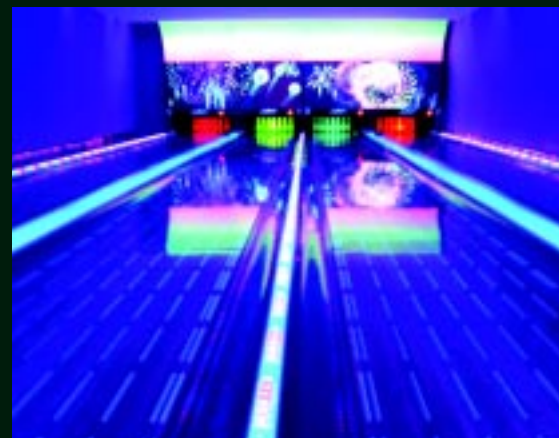

# Countdown to Opening Bowling Alley & Snack Bar

The first floor dedicated to member use in the new building will feature four lanes of ten pin bowling and an adjacent snack bar and bar. The bowling alley will be staffed for after school and weekend play by children age 10 and up, and for younger children accompanied by adults. The snack bar and bar will also be open during these hours for light snacks, drinks and refreshments. The whole floor may also be booked for birthday parties and corporate events.

## Highlights

- Four ten pin bowling alleys
- Bowling shoes available and included in lane rental charges
- Snack bar offering a selection of light meals, children's favourites and snacks
- A bar and viewing lounge
- "Normal" operation or "disco bowling" option, with black lights, strobe lights and music
- Temporary inflatable "bumpers" for the gutters so that young children's bowling balls always make to the pins