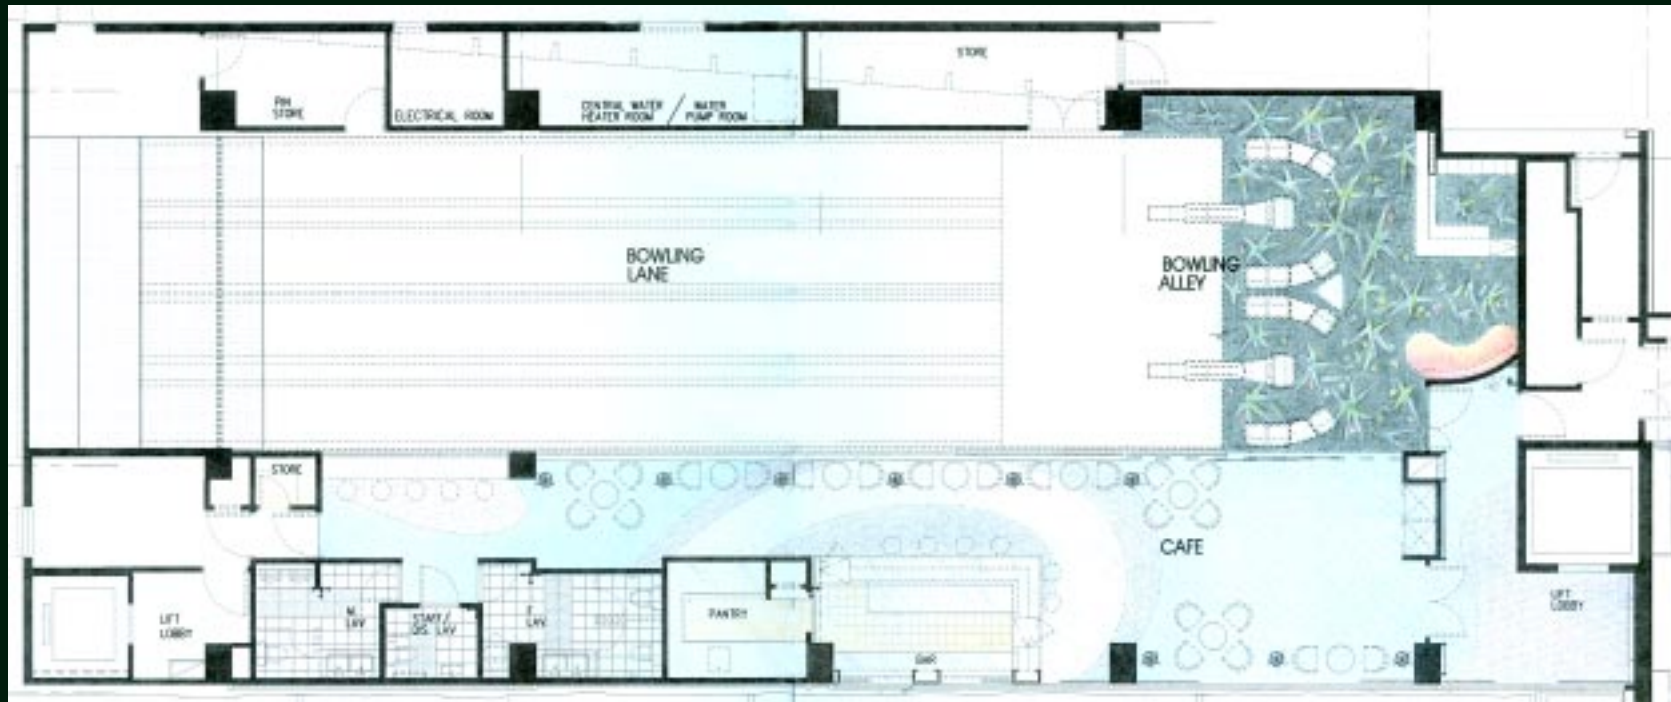

# Countdown to Opening Bowling Alley & Snack Bar

The first floor dedicated to member use in the new building will feature four lanes of ten pin bowling and an adjacent snack bar and bar. The bowling alley will be staffed for after school and weekend play by children age 10 and up, and for younger children accompanied by adults. The snack bar and bar will also be open during these hours for light snacks, drinks and refreshments. The whole floor may also be booked for birthday parties and corporate events.

## Highlights

- Four ten pin bowling alleys
- Bowling shoes available and included in lane rental charges
- Snack bar offering a selection of light meals, children's favourites and snacks
- A bar and viewing lounge
- "Normal" operation or "disco bowling" option, with black lights, strobe lights and music
- Temporary inflatable "bumpers" for the gutters so that young children's bowling balls always make to the pins